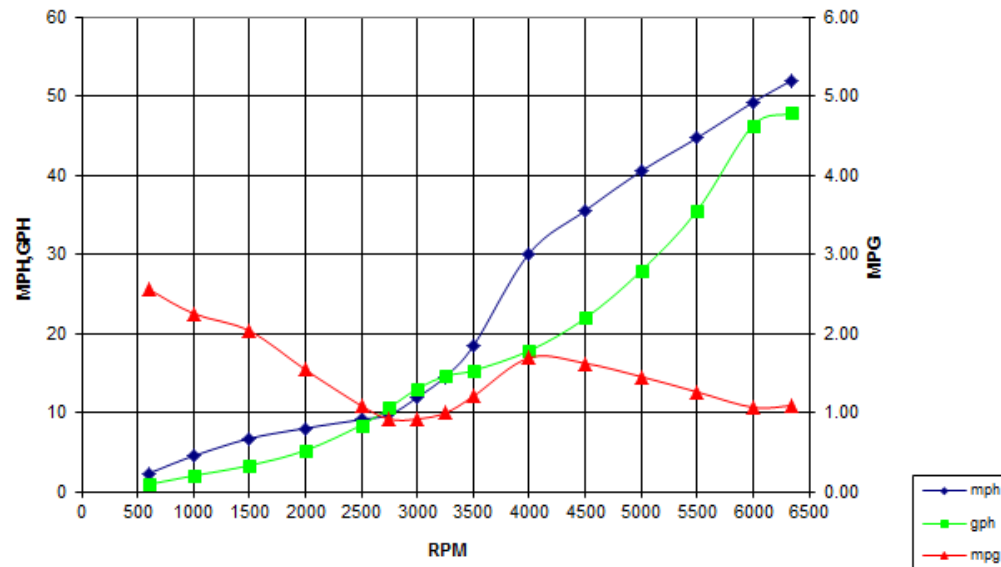

250 OUTRAGE

2016 MODEL YEAR | PRELIMINARY PERFORMANCE DATA SHEET

TESTING INFORMATION

Model: 250 Outrage
 Hull #: USBWCE1061K516
 Engine: Twin Mercury 225 Verado
 (Offshore Gearcases)
 Horsepower: 450
 Gear Ratio: 1.85 :1
 Prop: 14 5/8" x 17" Evertia
 Fuel Capacity: 168 gallons
 Notable Options: T-top, Premium
 Package, Windlass and Aft Livewell
 Test Date: 07-January-16

WEIGHT SUMMARY

Dry Weight: 7,257lbs
 Fuel: 144 gallons
 Water: 26 gallons
 Test Gear: 25 lbs
 Personnel: 345 lbs
 Test Weight: 8,730 lbs
 Water Conditions: 66° F
 Weather Conditions: 61° F

	RPM	Speed		Fuel Consumption			range (mi)
		mph	knots	gph	mpg	nmpg	
Idle	600	2.3	2.0	0.9	2.56	2.22	386
	1000	4.5	3.9	2.0	2.25	1.95	340
	1500	6.7	5.8	3.3	2.03	1.76	307
	2000	8.0	6.9	5.2	1.54	1.34	233
	2500	9.1	7.9	8.4	1.08	0.94	164
	2750	9.7	8.4	10.6	0.92	0.79	138
	3000	11.9	10.3	13.0	0.92	0.79	138
	3250	14.5	12.6	14.6	0.99	0.86	150
	3500	18.4	16.0	15.3	1.20	1.04	182
	4000	30.1	26.1	17.8	1.69	1.47	256
	4500	35.5	30.8	21.9	1.62	1.41	245
WOT	5000	40.5	35.2	27.9	1.45	1.26	219
	5500	44.7	38.8	35.5	1.26	1.09	190
	6000	49.2	42.7	46.3	1.06	0.92	161
	6350	52.0	45.2	47.8	1.09	0.94	164

Acceleration: time to plane 4.8 secs
 Idle - 30 mph 7.6 secs

Notes: 1) Speed determined by GPS. Fuel consumption based on total usage by the engines. MPG computed from MPH & GPH. Range based on 90% of total fuel capacity. 2) The performance data shown should be considered valid only for the specific boat whose serial number is shown and on the date this test was performed. Many factors may affect the actual performance of this boat or of similar boats. Such factors include, but are not limited to, installation of certain options such as towers and hard tops, vessel loading and trim, weather and sea conditions, engines condition, propeller condition and hull bottom condition. Boston Whaler makes no guarantee whatsoever that this performance will be repeated on this boat at a later date or at any time on a similarly equipped boat.